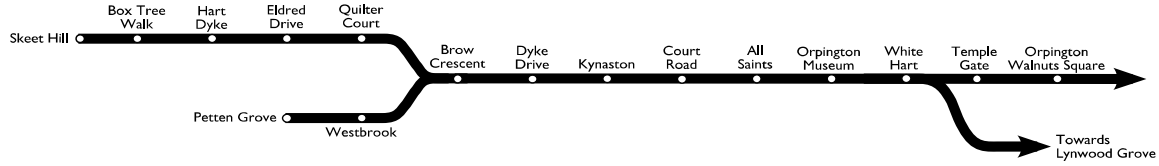

Table 18

Petten Grove and Skeet Hill to Orpington Walnuts Square via Kynaston

Services shown in this table:

- 116 Petten Grove to Darrick Wood via Kynaston, Orpington Walnuts Square and Mayfield
 - 214 Skeet Hill to Lynwood Grove via Kynaston, White Hart, Irene Road and Eastcote
 - 217 Petten Grove to Norman Hall via Kynaston, Orpington Walnuts Square, Maxwell Junction and Kelvin Parade
 - 425 Petten Grove to Perry Hall via Kynaston, White Hart, Irene Road and South Cambray (Night Service)
 - 708 Petten Grove to Newstead Wood via Kynaston, Orpington Walnuts Square and Ruskin Drive (Peak Periods Only)
- N.B. For complete service between Skeet Hill and Eldred Drive, see table 4