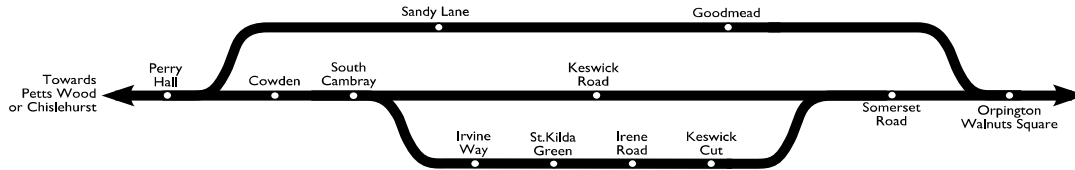

Table 12

Perry Hall to Orpington Walnuts Square via Irene Road, Keswick Road or Goodmead

Services shown in this table:

- 101 Chislehurst War Memorial to Green Street Green via Leasons Hill and Perry Hall
 - 104 Petts Wood Memorial Cross to Well Hill via Perry Hall and Orpington Walnuts Square
 - 412 Chislehurst War Memorial to Chelsfield Warren via Leasons Hill, Perry Hall and Orpington Walnuts Square (Night Service)
 - 413 Petts Wood Memorial Cross to Bucks Cross via Crofton Maingate, Lynwood Grove and Orpington WS (Night Service)
 - 416 Bromley Common to Orpington Walnuts Square via Blackbrook, Petts Wood Memorial Cross and Perry Hall (Night Service)
 - 425 Perry Hall to Petten Grove via Irene Road and Kynaston (Night Service)
 - 602 Summertime Square to Farnborough Village (Peak Periods Only)
 - 707 Perry Hall to Darrick Wood via Irvine Way and Orpington Walnuts Square (Peak Periods Only)
 - 904 New Cross to Chelsfield Warren via Brockley, Bromley and Petts Wood
 - 905 Greenwich Maritime to Chelsfield Warren via Blackheath, Lewisham, Bromley and Petts Wood
 - 912 Tooting to Orpington Walnuts Square via Streatham, Crystal Palace, Beckenham and Bromley
 - 913 Camberwell Green to Orpington Walnuts Square via Herne Hill, Dulwich Village, Beckenham and Bromley
 - 914 Woolwich to Orpington Walnuts Square via Eltham, Mottingham and Chislehurst
- plus special workings between Perry Hall and Irene Road on Route 215