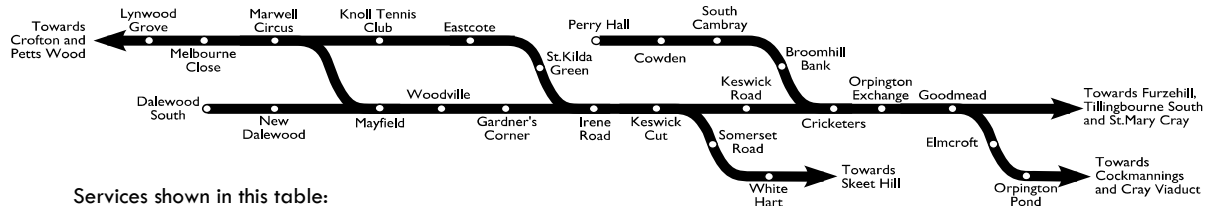

Table 11

Lynwood Grove, Dalewood South and Perry Hall to White Hart, Goodmead and Orp. Pond

Services shown in this table:

- 115 Bickley Park to Kevington via University, Daylight Inn, Lynwood Grove, Orpington Pond and Cockmannings
- 205 Haileybury to Perry Hall via Gilbert Palace, Mayfield, Gardner's Corner, Keswick Road and South Cambray
- 214 Lynwood Grove to Skeet Hill via Eastcote, White Hart and Brow Crescent
- 222 Dalewood South to Furzehill via Irene Road, Goodmead and St.Mary Cray
- 413 Petts Wood Memorial Cross to Bucks Cross via Crofton Maingate and Orpington Walnuts Square (Night Service)
- 424 Dalewood South to St.Mary Cray via Orpington Walnuts Square, Anglesea Road and Cray Viaduct (Night Service)
- 425 Perry Hall to Petten Grove via Irvine Way and Kynaston (Night Service)
- 707 Perry Hall to Darrick Wood via Irvine Way and Orpington Walnuts Square (Peak Periods Only)
- 711 Lynwood Grove to Tillingbourne South via Mayfield, Irene Road and Goodmead (Peak Periods Only)
- 712 Perry Hall to Cray Viaduct via South Cambray, Cricketers, Goodmead and St.Mary Cray (Peak Periods Only)
- 713 Orpington International to Cray Viaduct via Hill View, Stanley Point and Bournewood (Peak Periods Only)