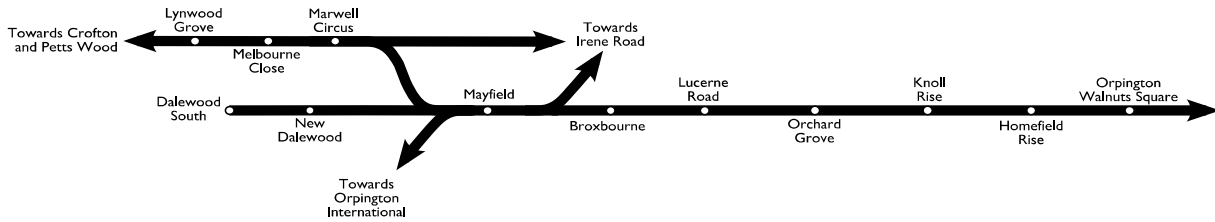

**Table 8**

**Lynwood Grove and Dalewood South to Orpington Walnuts Square via Lucerne Road**

Services shown in this table:

New version from 6/11/36

- 110 Bromley Common to Orpington Walnuts Square via Petts Wood Queensway, Crofton Maingate and Mayfield
- 116 Darrick Wood to Petten Grove via Mayfield, Orpington Walnuts Square and Kynaston
- 214 Lynwood Grove to Skeet Hill via Eastcote, White Hart and Brow Crescent
- 221 Dalewood South to Cockmannings via Orpington Walnuts Square and Bournwood
- 222 Dalewood South to Furzehill via Irene Road, Goodmead and St.Mary Cray
- 413 Petts Wood Memorial Cross to Bucks Cross via Crofton Maingate, Mayfield, Irene Road and Avalon Cross (Night Service)
- 424 Dalewood South to St.Mary Cray via Orpington Walnuts Square, Anglesea Road and Cray Viaduct (Night Service)
- 710 Diameter Road to Orpington Walnuts Square via Lakeswood, Crofton Maingate and Mayfield (Peak Periods Only)
- 711 Lynwood Grove to Tillingbourne South via Mayfield, Irene Road and Goodmead (Peak Periods Only)