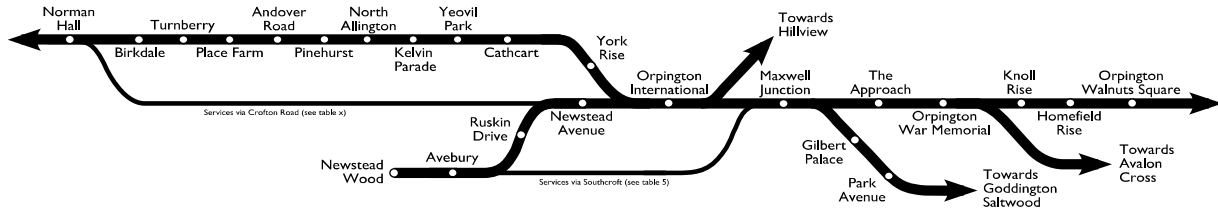

**Table 6**

**Newstead Wood and Norman Hall to Park Avenue and Orpington Walnuts Square**

Services shown in this table:

- 209 Newstead Wood to Goddington Saltwood via Orpington International and Gilbert Palace
- 213 Newstead Wood to Skeet Hill via Southcroft and Avalon Cross
- 217 Norman Hall to Petten Grove via Kelvin Parade, Orpington Walnuts Square and Kynaston
- 218 Newstead Wood to Cray Viaduct via Southcroft and Bournwood
- 220 Newstead Wood to Robin Hood Green via Orpington International, Stanley Point and Sandy Lane
- 302 Petts Wood Memorial Cross to Orpington International via Willett Way, Crofton Maingate and Crofton Road
- 309 Petts Wood Memorial Cross to Orpington International via Chatsworth, Crescent Jt., Tuckton Bridge and Kelvin Parade
- 423 Newstead Wood to Long Acre via Mayfield and Avalon Cross (Night Service)
- 708 Newstead Wood to Petten Grove via Orpington International and Kynaston (Peak Periods Only)